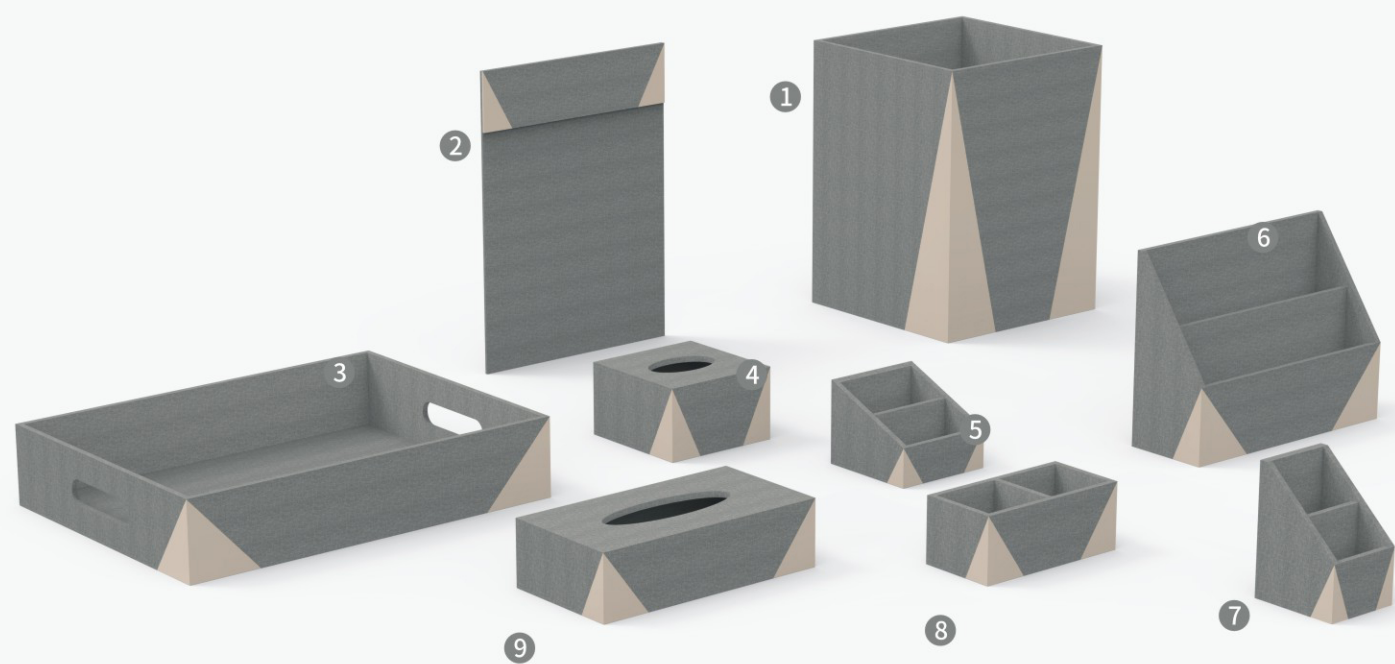

K-66系列 现代中式风格

创新进取·引领未来
Innovation Lead the future

1 K6633
名称: 方形垃圾桶
规格: 225x225x300mm

2 K6614
名称: 会议垫
规格: 240x325mm

3 K6622
名称: 鞋盒
规格: 400x300x80mm

4 K6604
名称: 正方形纸巾盒
规格: 125x125x75mm

5 K6611-1
名称: 双格茶叶盒
规格: 105x105x40/85mm

6 K6621
名称: 资料架
规格: 260x90x200mm

7 K6608
名称: 双格遥控器座
规格: 80x90x125mm

8 K6611
名称: 茶叶盒
规格: 160x80x65mm

9 K6603
名称: 长方形纸巾盒
规格: 240x125x65mm

KAIMER