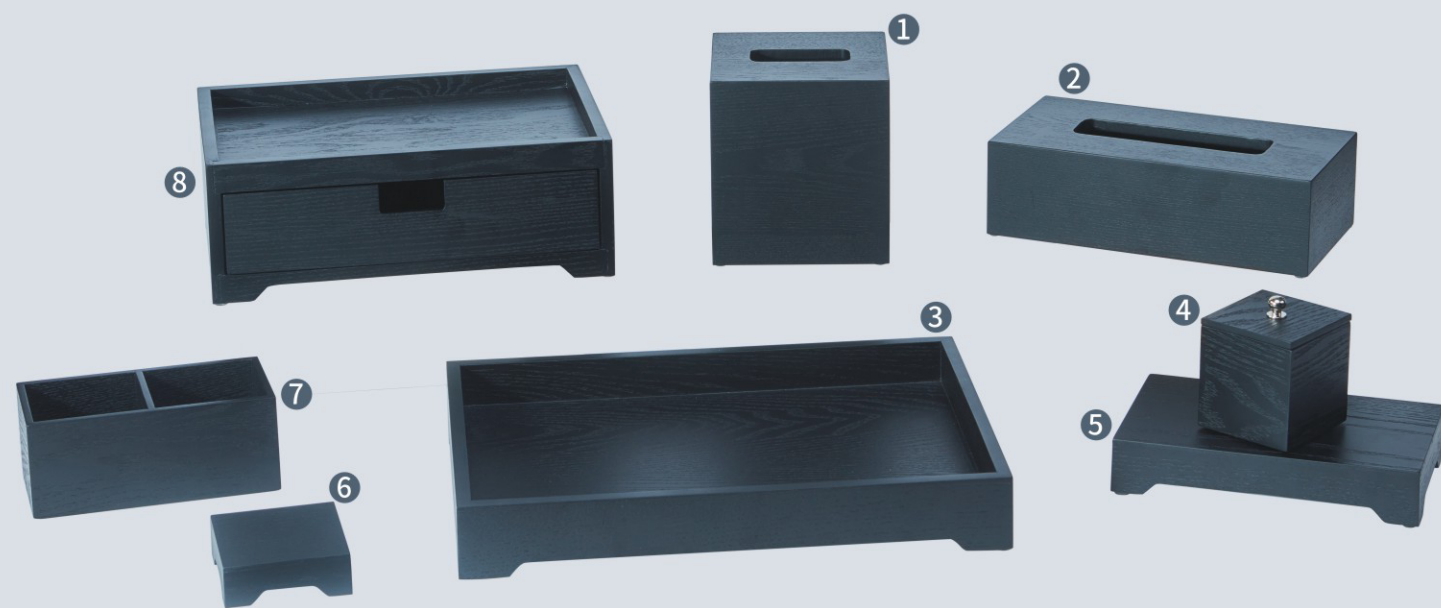

K-40系列 经典中式风格

创新进取·引领未来
Innovation Lead the future

造型典雅，富有文化气息
Elegant in shape and rich in cultural flavor