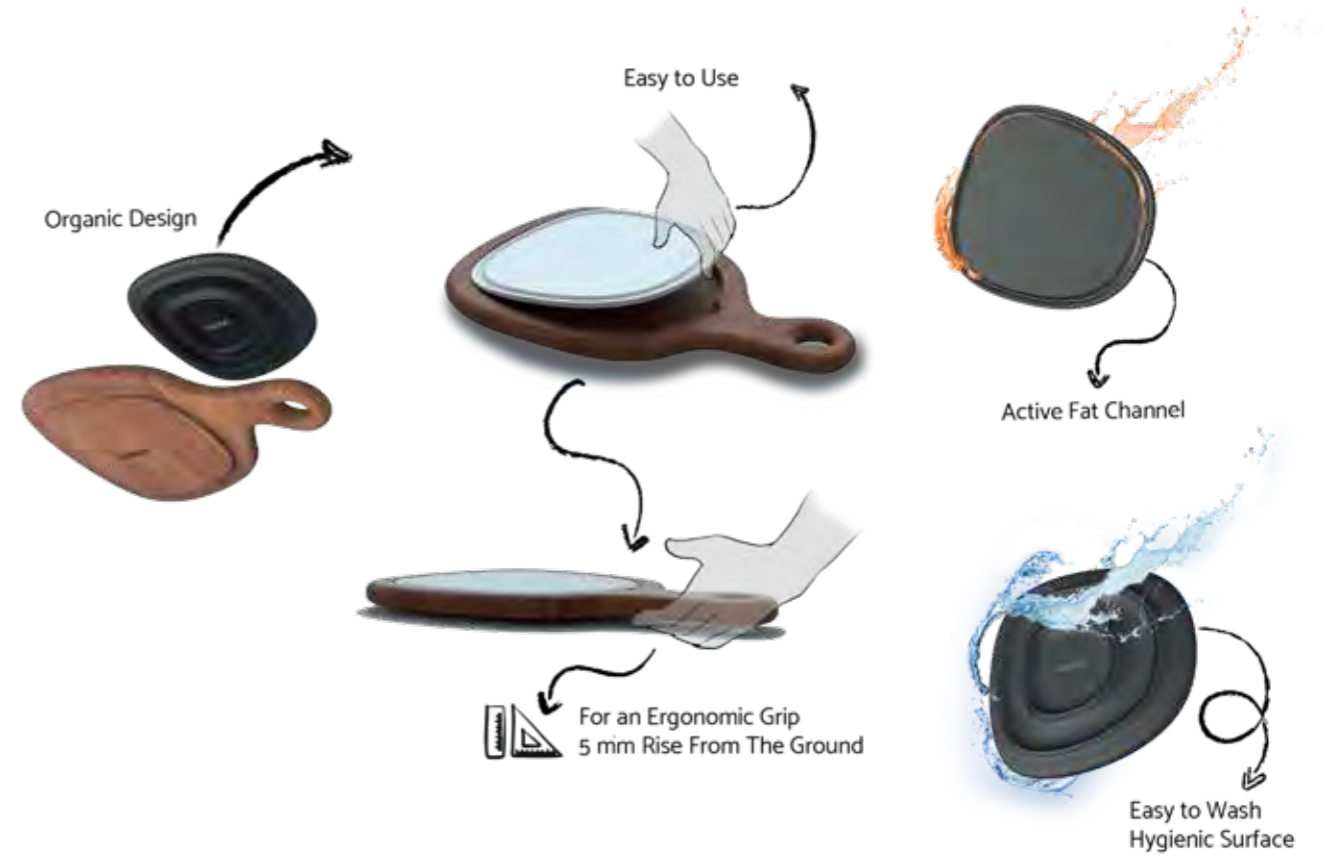

6

- Designed and manufactured in Turkey
- Ergonomic design, easy to hold
- 2 pcs set - beech wood main plate, porcelain service plate
- 5 mm above the surface for easy grip
- Active oil discharge channels
- Easy-to-wash
- Hygienic service surface