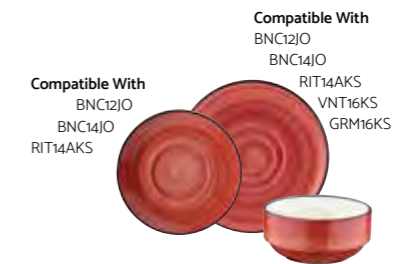

Kase
Oatmeal Bowl

- APSBNC6JO 6 cm 30 cc 24
- APSBNC12JO 12 cm 350 cc 12
- APSBNC14JO 14 cm 500 cc 12
- APSGRM17KKT 17 cm 12
- APSGRM19KKT 19 cm 12

- APSRIT12AKS 12 cm 290 cc 12
- APSRIT14AKS 14 cm 450 cc 12

- APSBNC12KS 12 cm 290 cc 24

- APSVNT8KS 8 cm 60 cc 24
- APSVNT16KS 16 cm 350 cc 12
- APSVNT18KS 18 cm 450 cc 6
- APSVNT22KS 22 cm 850 cc 6

- APSSTR10KS 10 cm 45 cc 24
- APSSTR27KS 27 cm 750 cc 6

- APSTST9SH 11 cm 12

- APSOPT17SH 17 cm 12
- APSOPT20SH 20 cm 12

To view the full AURA PASSION Collection visit www.bonna.com.tr/collections/aura-passion/

Made to Stock
References in red are new products.
Covered by Bonna Life Time Edge Chip Warranty

6 pcs
12 pcs
24 pcs