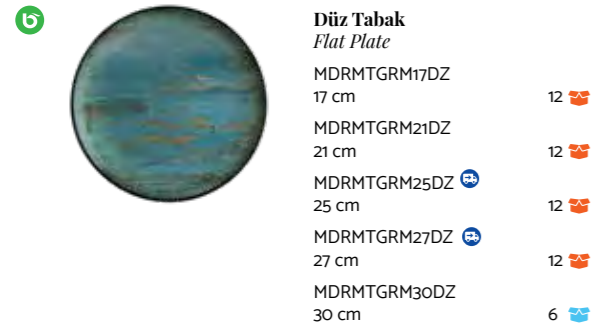

Compatible With
E104 MUG 03 KKN
E104 RIT 04 CPF
E104 RIT 05 CPF
E104 BNC 03 CF

☑ Made to Stock
☑ References in red are new products.
☑ Covered by BONNA Life Time Edge Chip Warranty

6 pcs
12 pcs
24 pcs