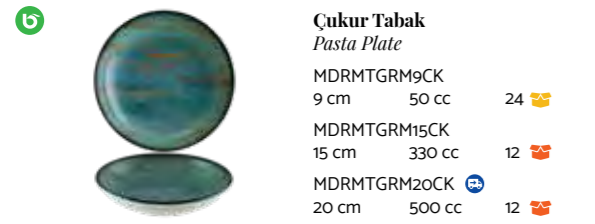

Compatible With
E104 MUG 03 KKN
E104 RIT 04 CPF
E104 RIT 05 CPF
E104 BNC 03 CF

☑ Made to Stock
☑ References in red are new products.
☑ Covered by BONNA Life Time Edge Chip Warranty

6 pcs
12 pcs
24 pcs