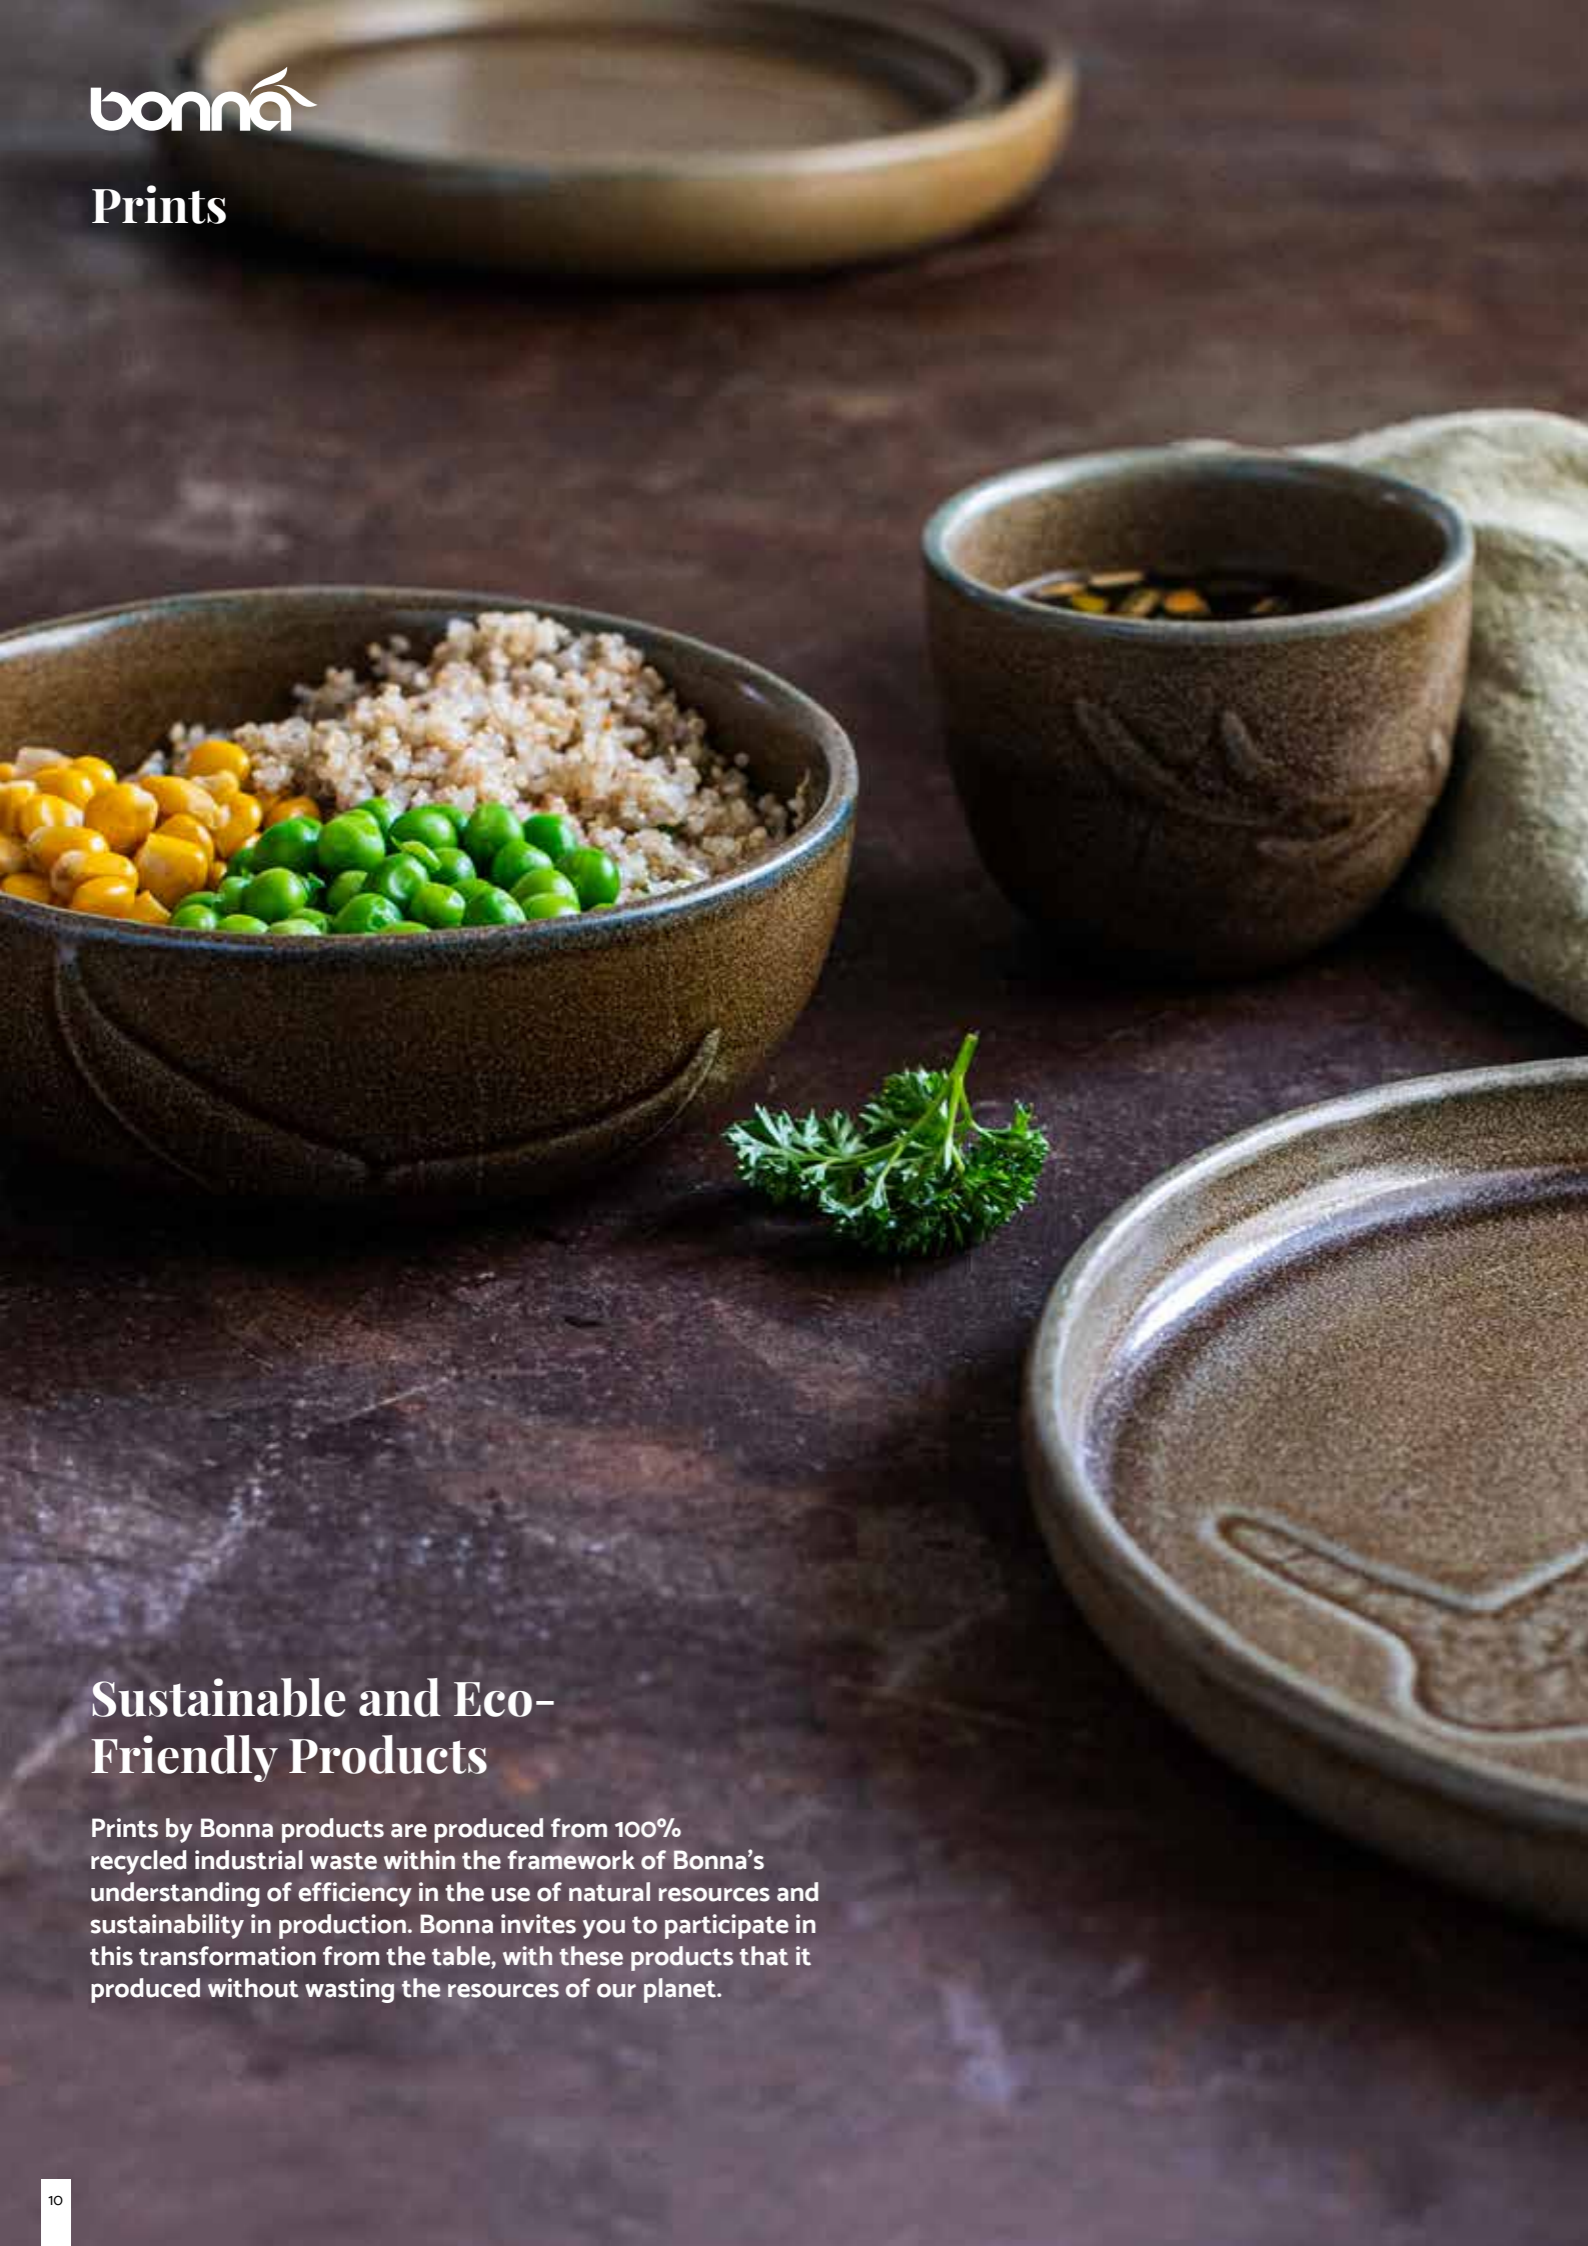

Sustainable and Eco-Friendly Products

Prints by Bonna products are produced from 100% recycled industrial waste within the framework of Bonna's understanding of efficiency in the use of natural resources and sustainability in production. Bonna invites you to participate in this transformation from the table, with these products that it produced without wasting the resources of our planet.

Made to Stock
 References in red are new products.
 Covered by **BONNA Life Time Edge Chip Warranty**

6 pcs
12 pcs
24 pcs