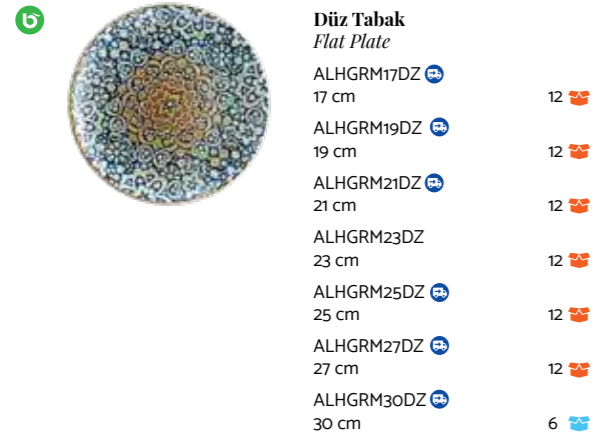

Compatible With
MUG 03 KKN
RIT 04 CPF
RIT 05 CPF
BNC 03 CF

☑ Made to Stock
🔴 References in red are new products.
🟢 Covered by BONNA Life Time Edge Chip Warranty

6 pcs
12 pcs
24 pcs